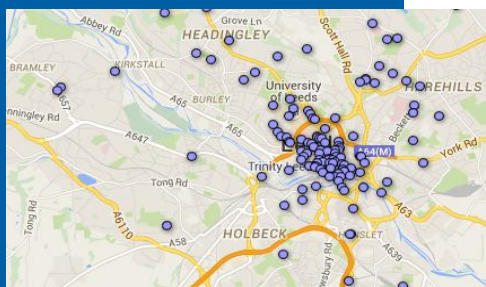

BRINGING LEEDS HISTORY ALIVE

With almost 150 geo-tagged blue plaques published by the Leeds Civic Trust, this is a dataset definitely worth checking out, whilst also providing a fantastic insight into the history of Leeds. Are you using this data? We want to hear about it!

LEEDS BEST

Check out the Leeds Beer Quest dataset which lists all pubs visited in

Leeds city centre by LBO founders Rich Daley and Emily Axel who review and rate the pubs. Could you do something with the data or don't agree with their ratings? Get in touch [@leedsbeerquest](https://twitter.com/leedsbeerquest). Check out the dataset here: <http://tinyurl.com/zmb3qja>

Leeds Blue Plaques in Numbers

149

Total number of blue plaques

43

Post code with the most plaques (LS1)

1987

Date first blue plaque erected